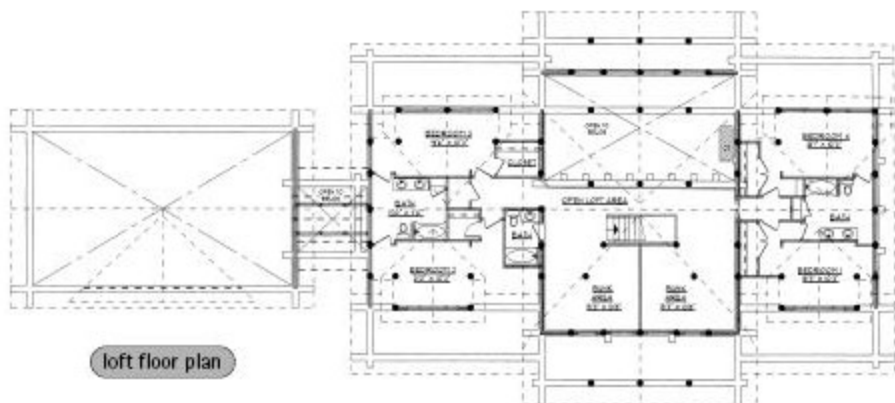

front elevation

# Trout Lake

main floor plan

total area ..... 5452 sq.ft.  
 main floor living area ..... 3084 sq.ft.  
 garage area ..... 1118 sq.ft.  
 loft living area ..... 2368 sq.ft.

loft floor plan