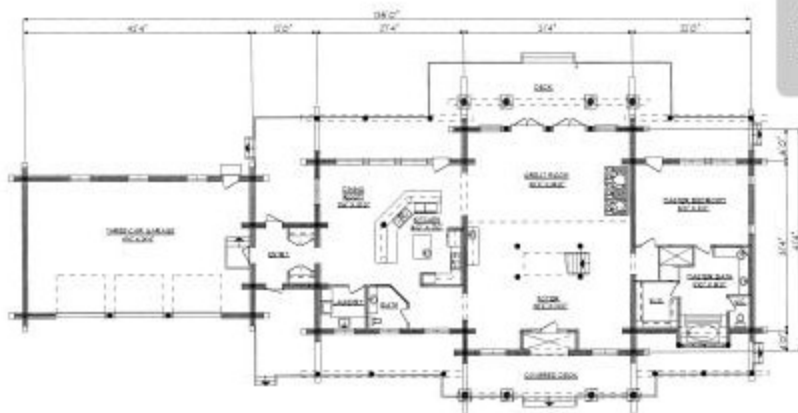

front elevation

# Trout Lake

main floor plan

total area ..... 5452 sq.ft.  
 main floor living area ..... 3084 sq.ft.  
 garage area ..... 1118 sq.ft.  
 loft living area ..... 2368 sq.ft.

loft floor plan