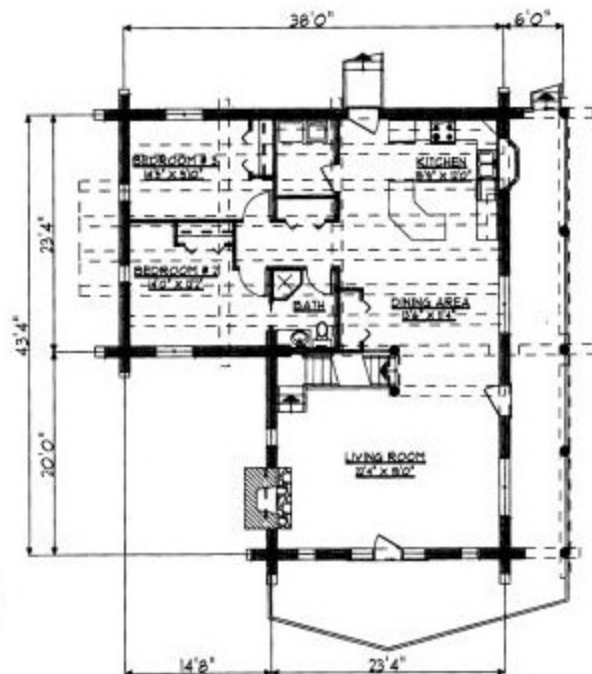

front elevation

right elevation

Willow Point

main floor plan

total area 2389 sq.ft.
 main floor living area 1392 sq.ft.
 loft living area 966 sq.ft.

loft floor plan