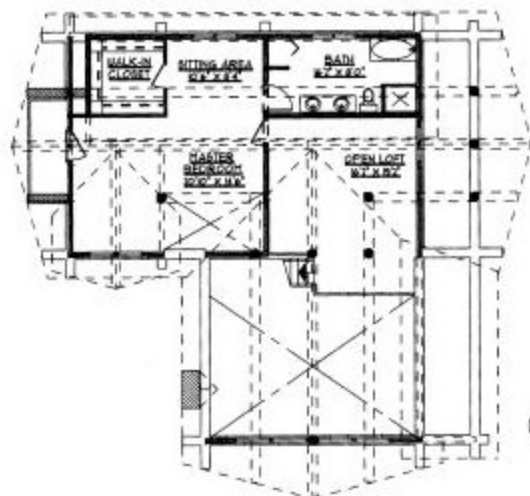

front elevation

right elevation

Willow Point

main floor plan

total area 2389 sq.ft.
 main floor living area 1392 sq.ft.
 loft living area 966 sq.ft.

loft floor plan