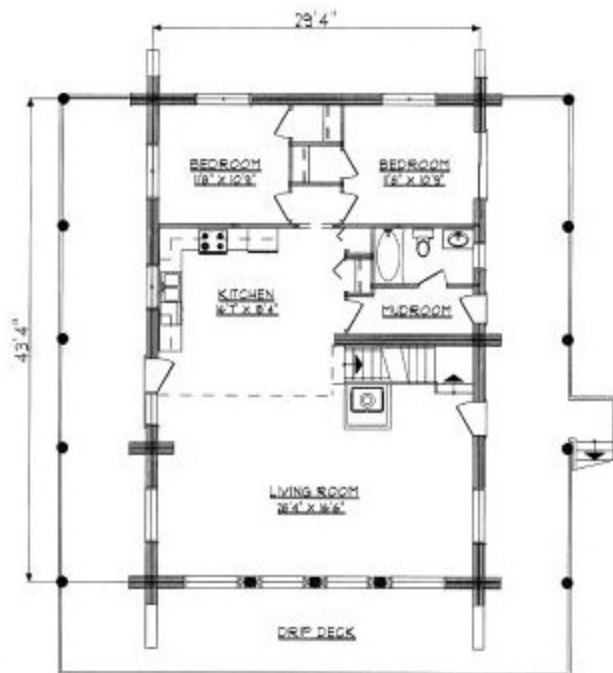

front elevation

right elevation

West Coast

main floor plan

total area 2080 sq.ft.
 main floor living area 1320 sq.ft.
 loft living area 760 sq.ft.

loft floor plan